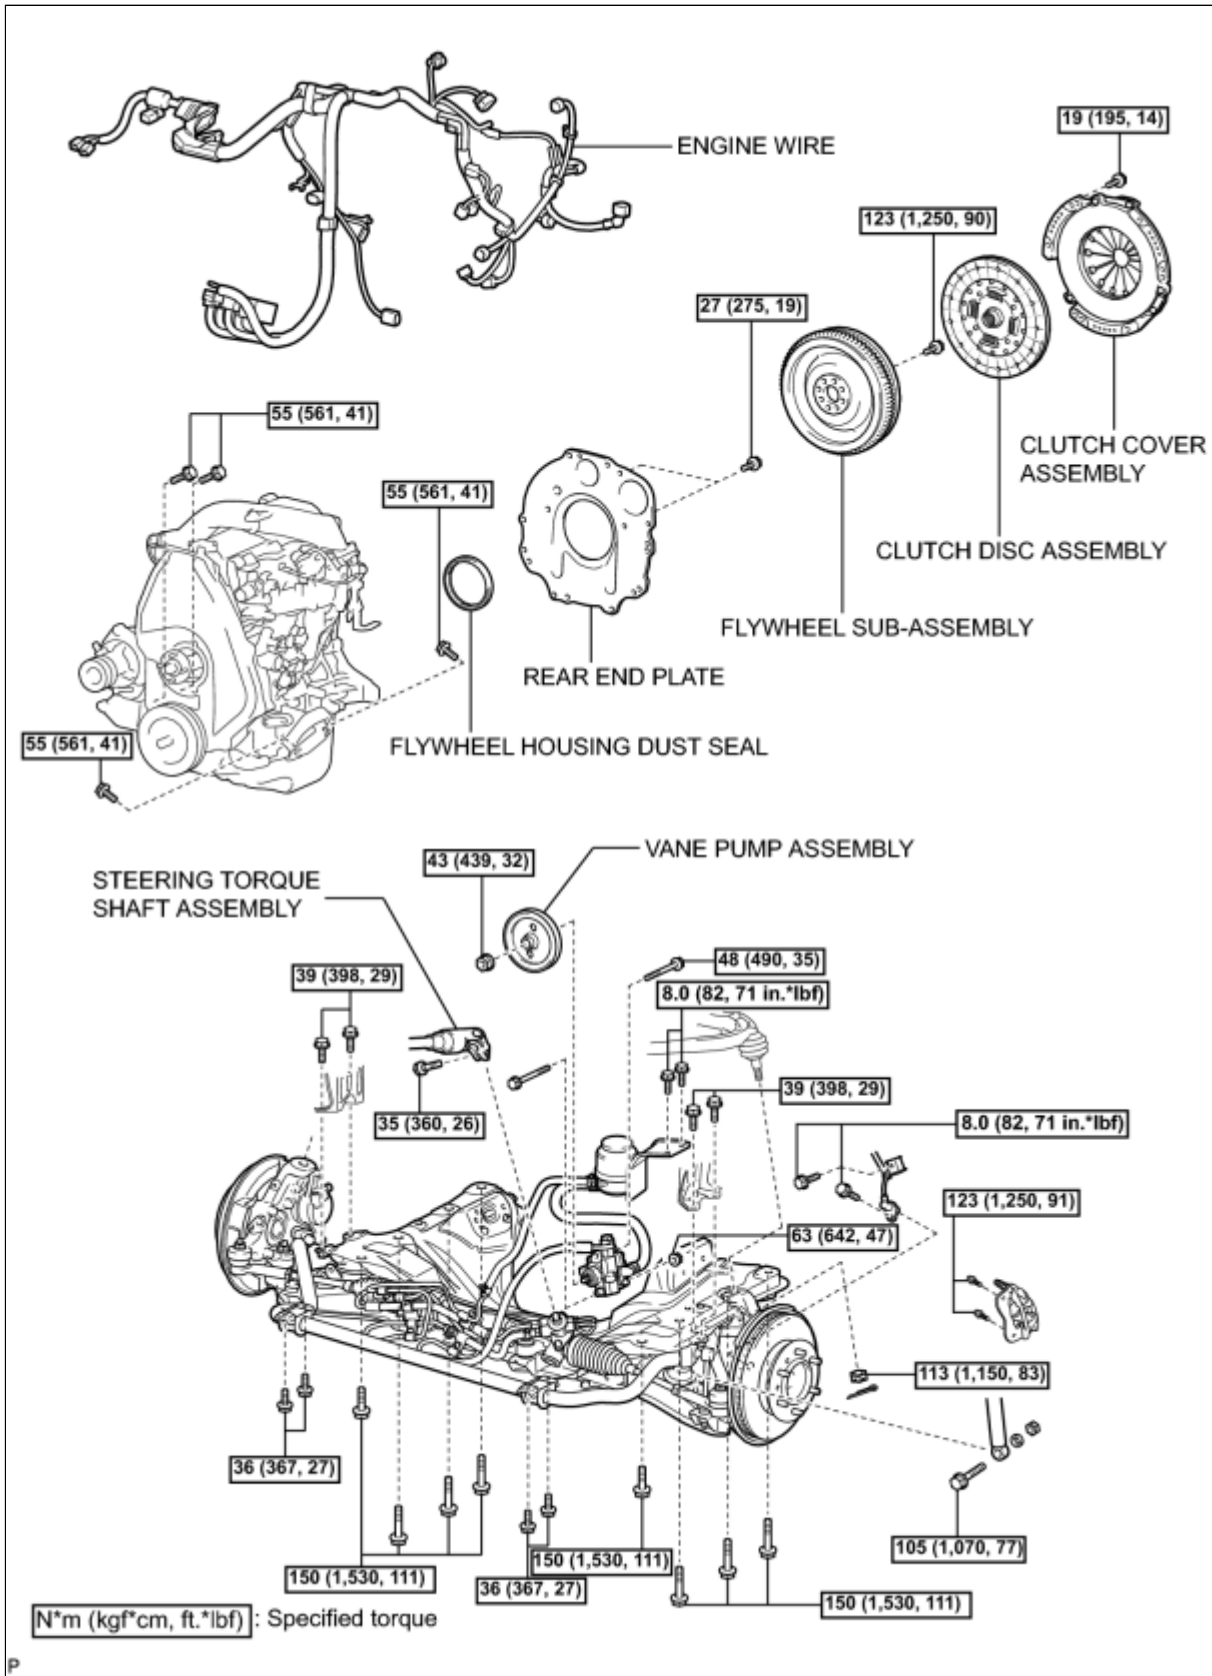

ILLUSTRATION