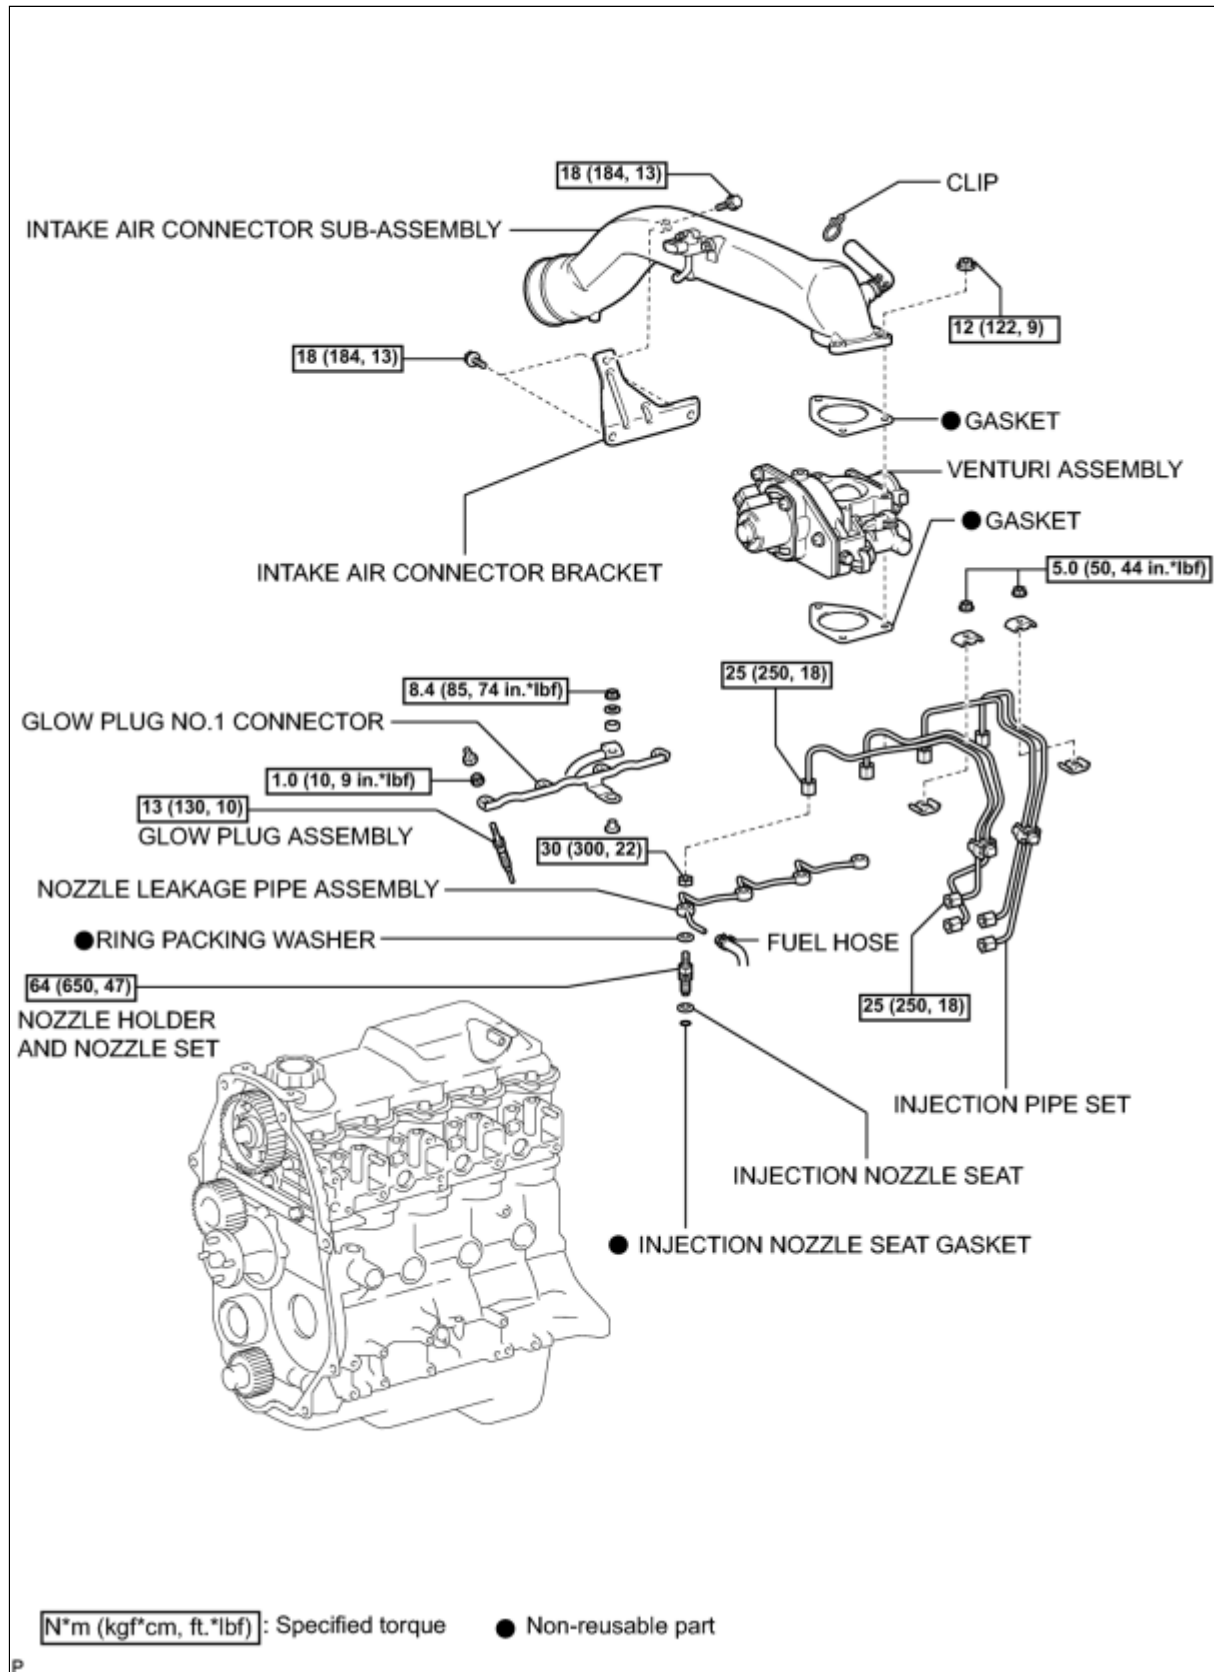

ILLUSTRATION