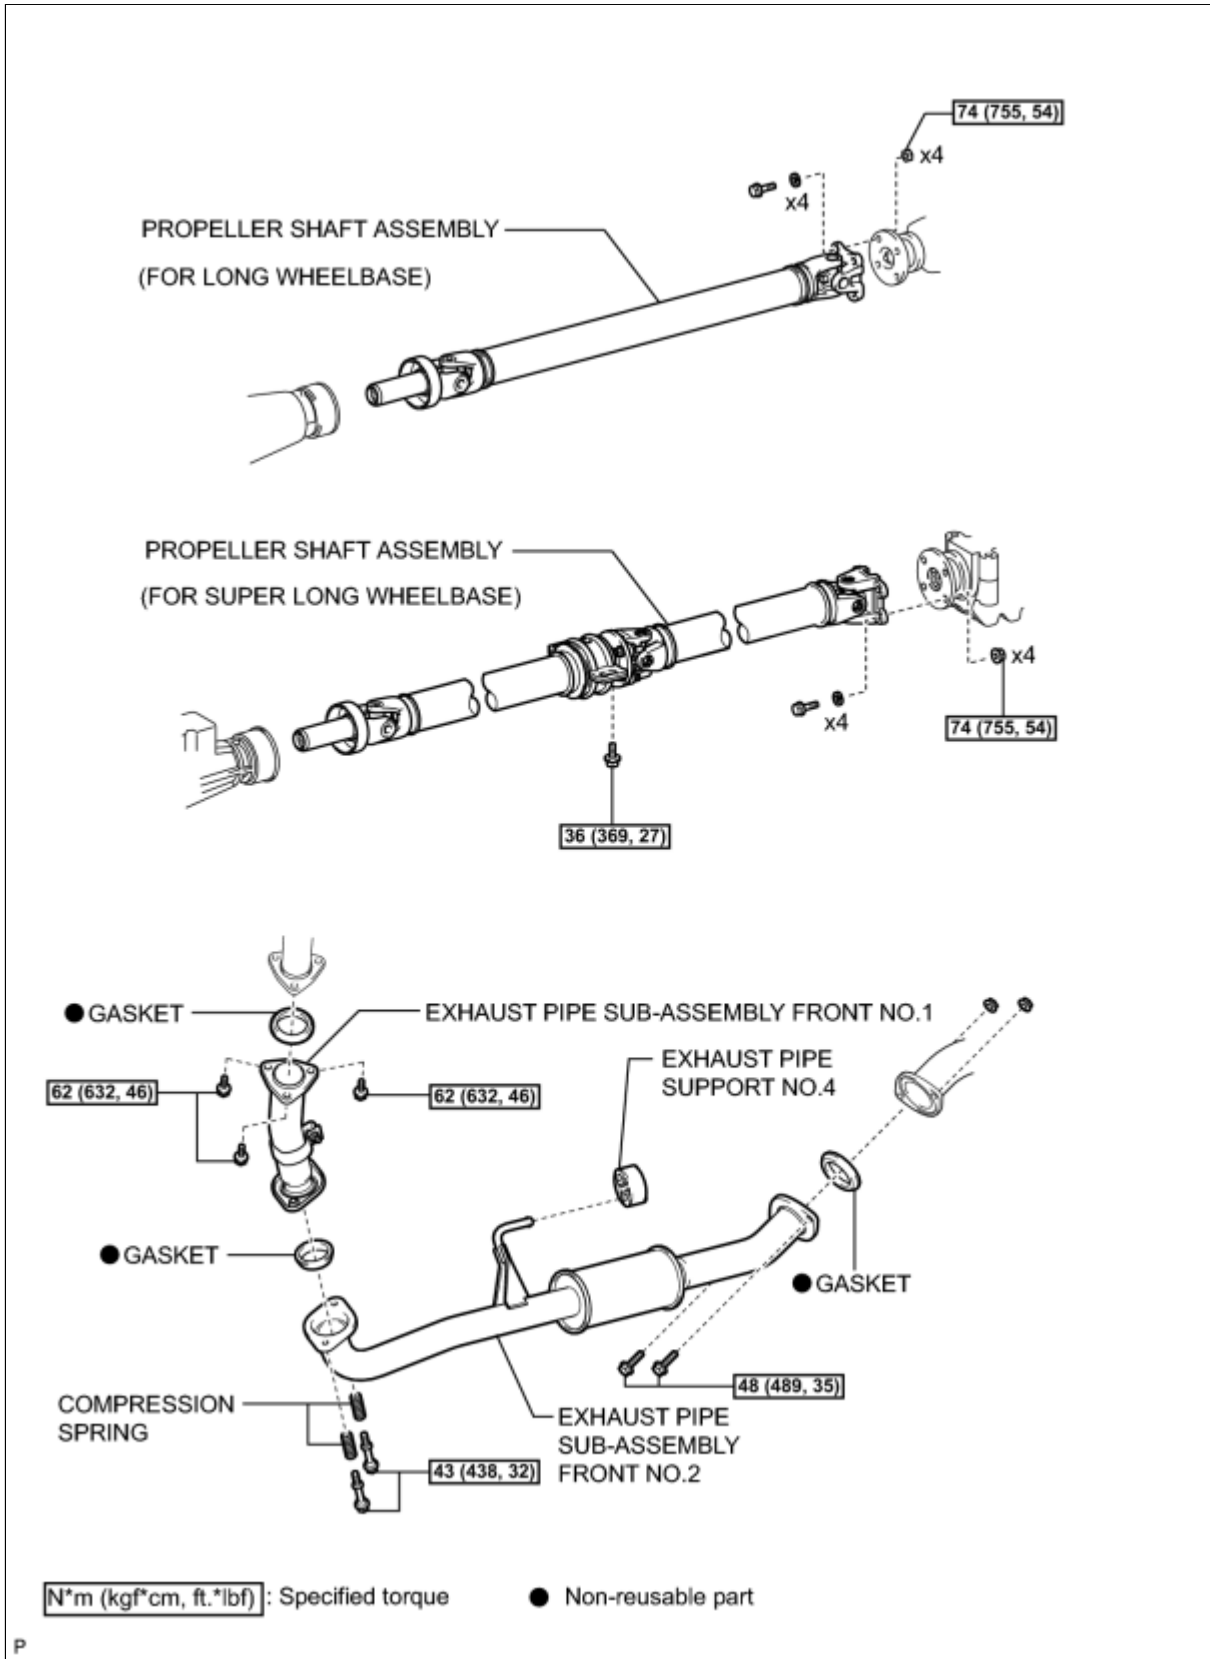

Last Modified: 9-29-2009	5.6 K	From: 200501
Model Year: 2006	Model: Hiace	Doc ID: RM000000DYO001X
Title: 5L-E ENGINE MECHANICAL: ENGINE ASSEMBLY: COMPONENTS (2006-2010 Hiace)		

[COMPONENTS](#)

[ILLUSTRATION](#)