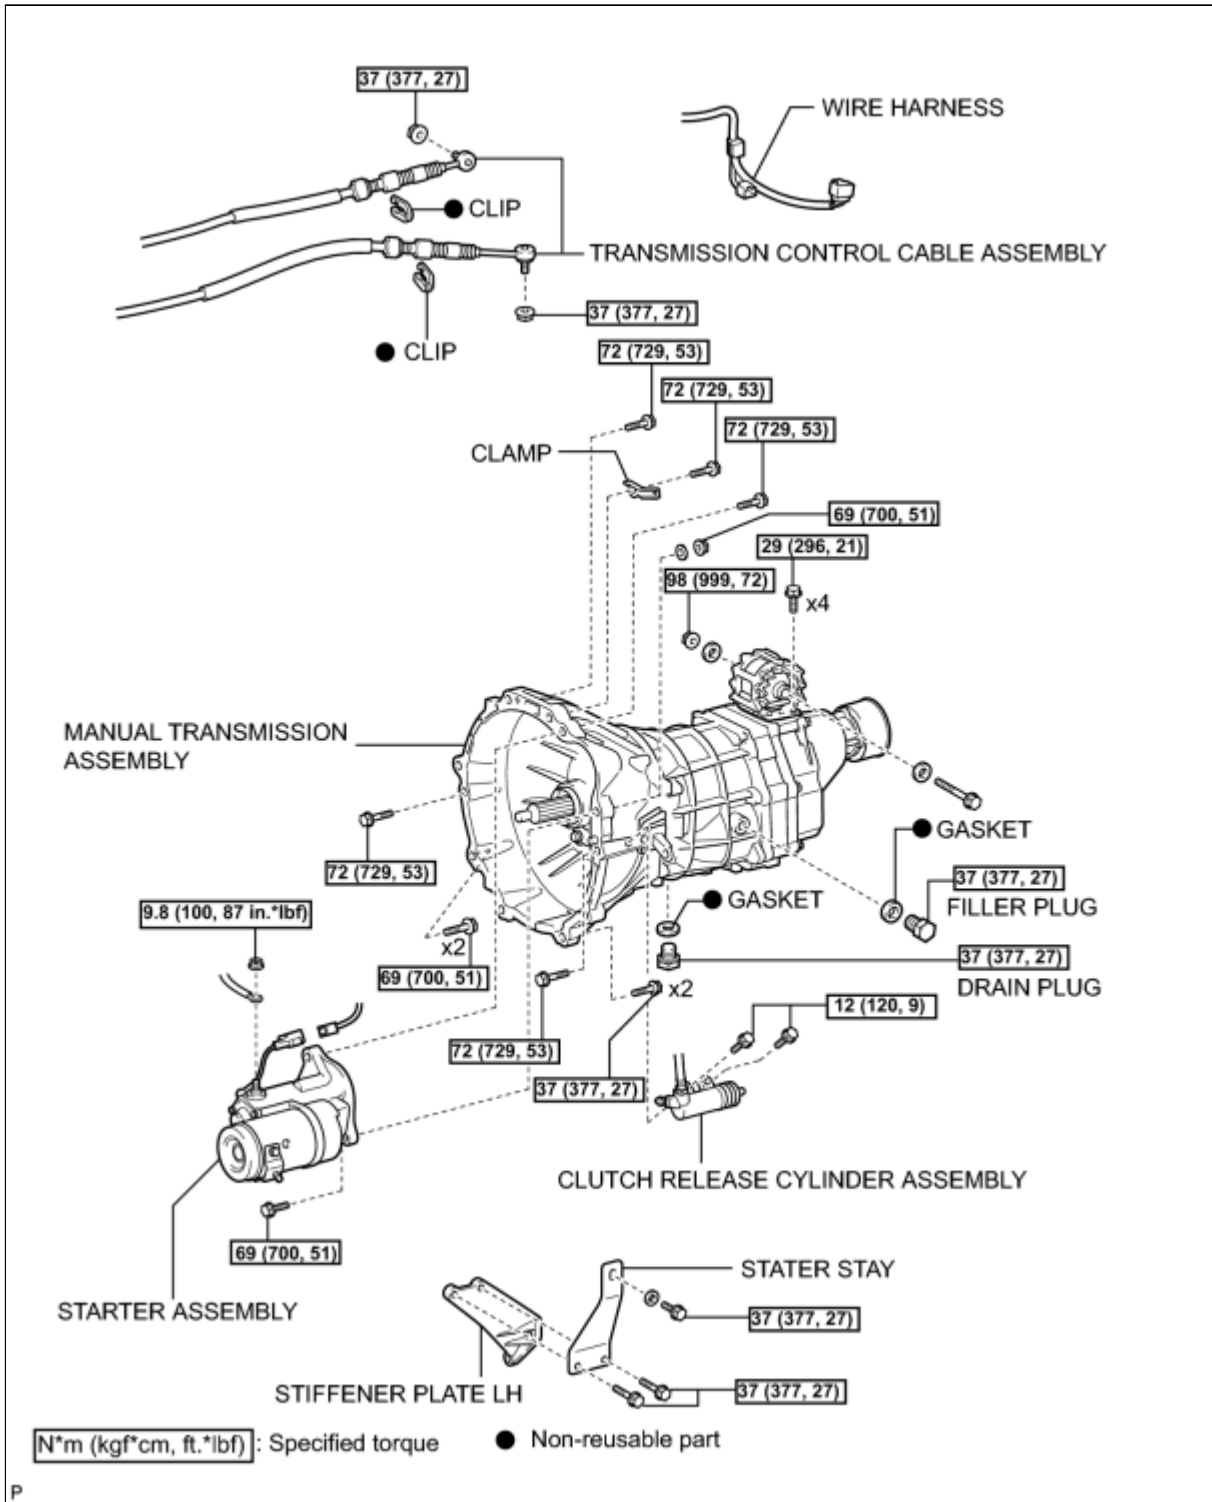

ILLUSTRATION