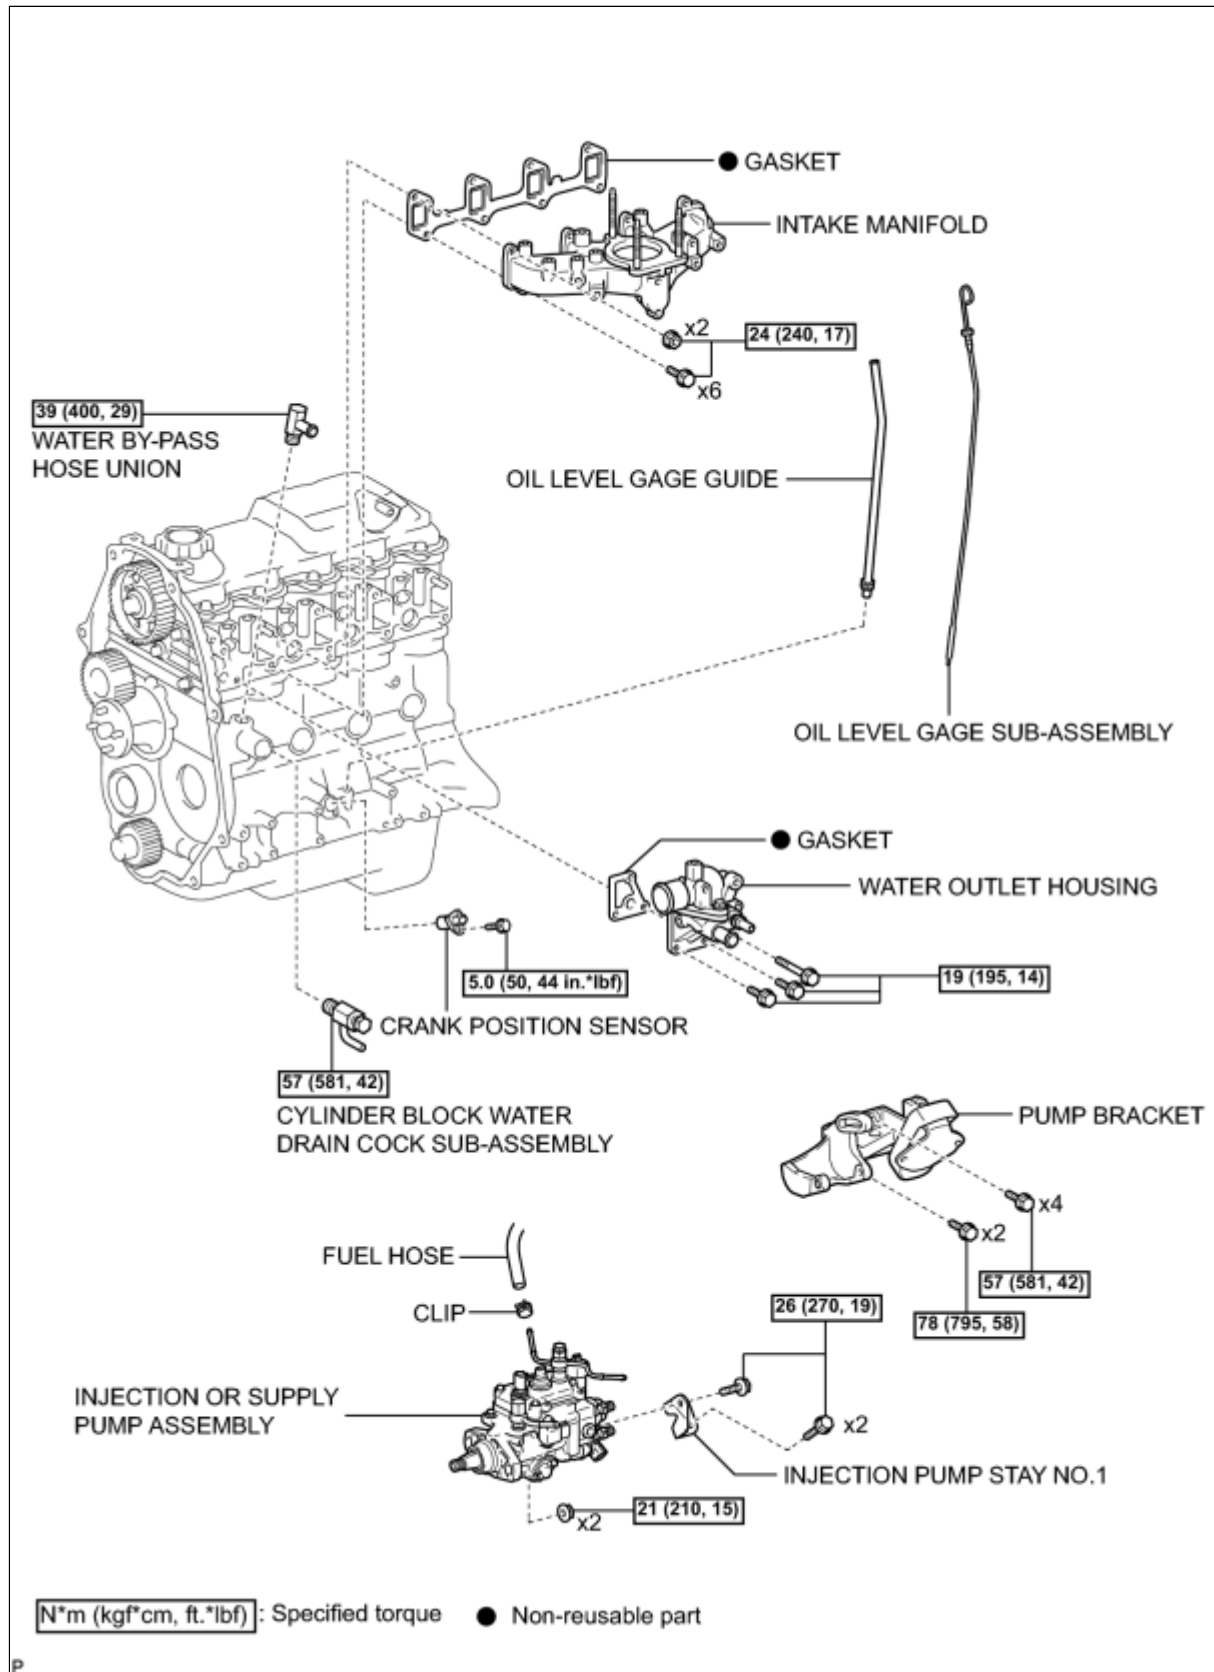

ILLUSTRATION