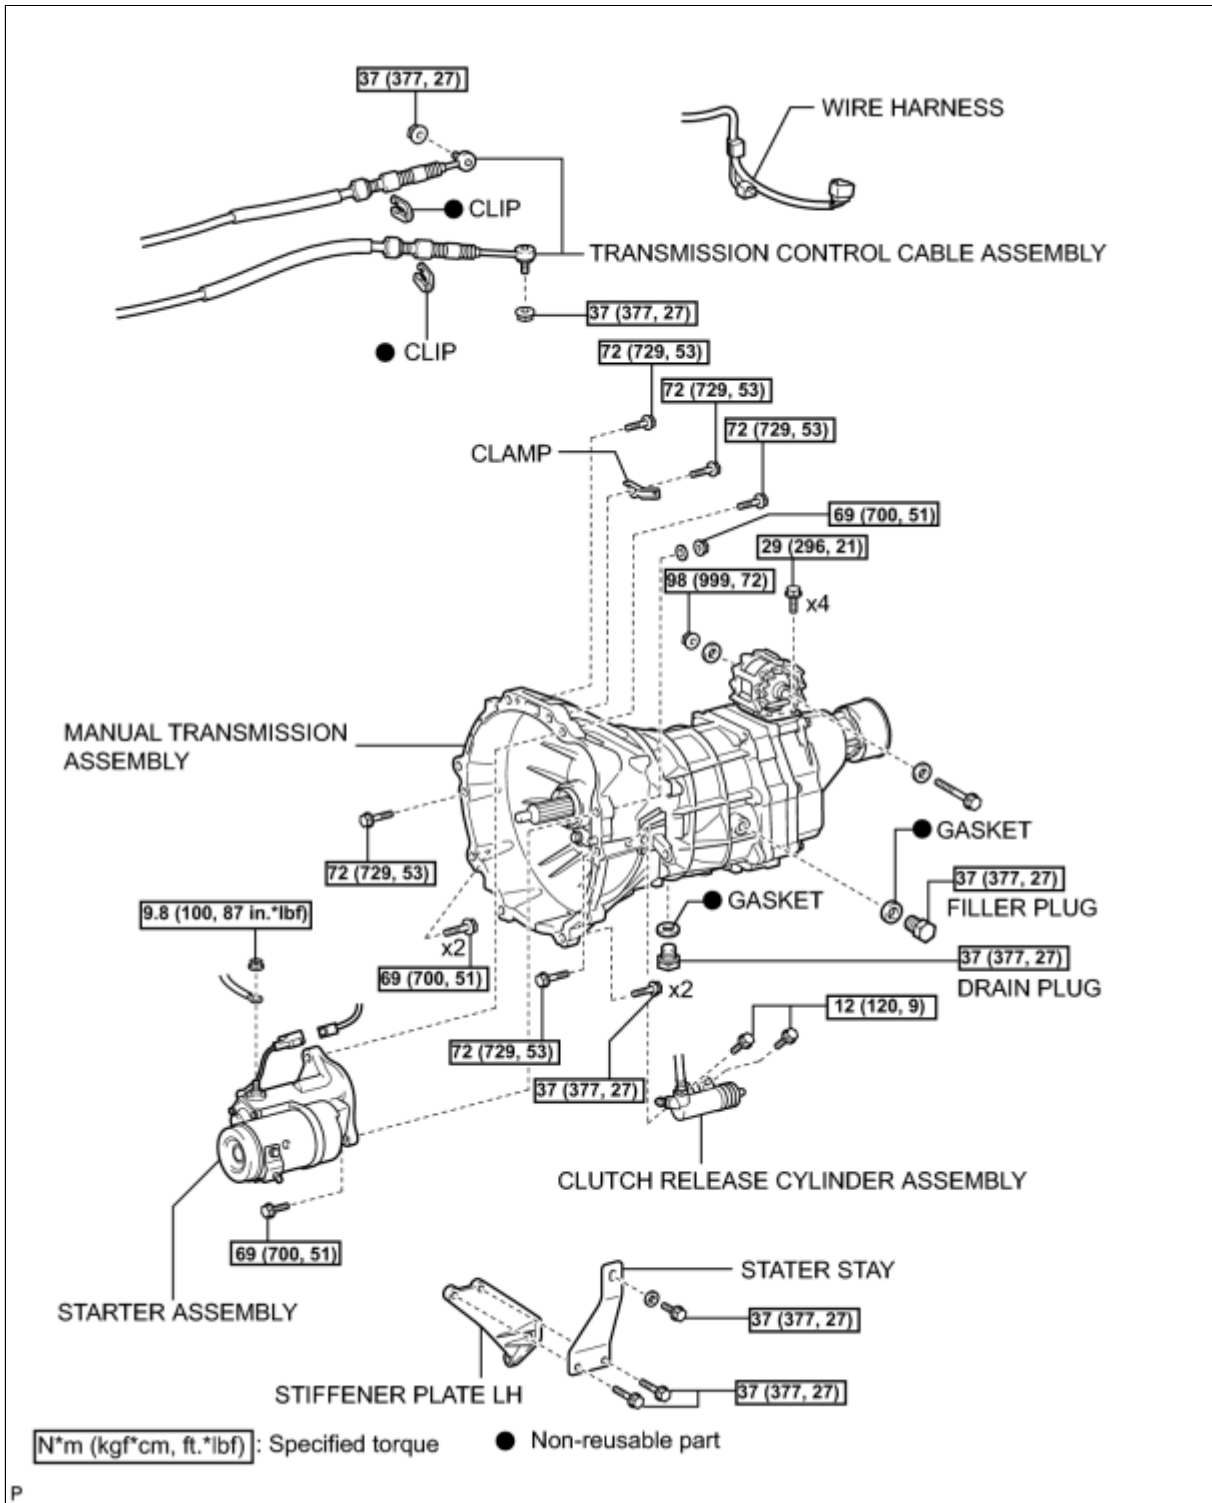

Last Modified: 9-29-2009	5.6 K	From: 200501
Model Year: 2006	Model: Hiace	Doc ID: RM000001238000X
Title: 5L-E ENGINE MECHANICAL: ENGINE REAR OIL SEAL: COMPONENTS (2006-2010 Hiace)		

[COMPONENTS](#)

[ILLUSTRATION](#)