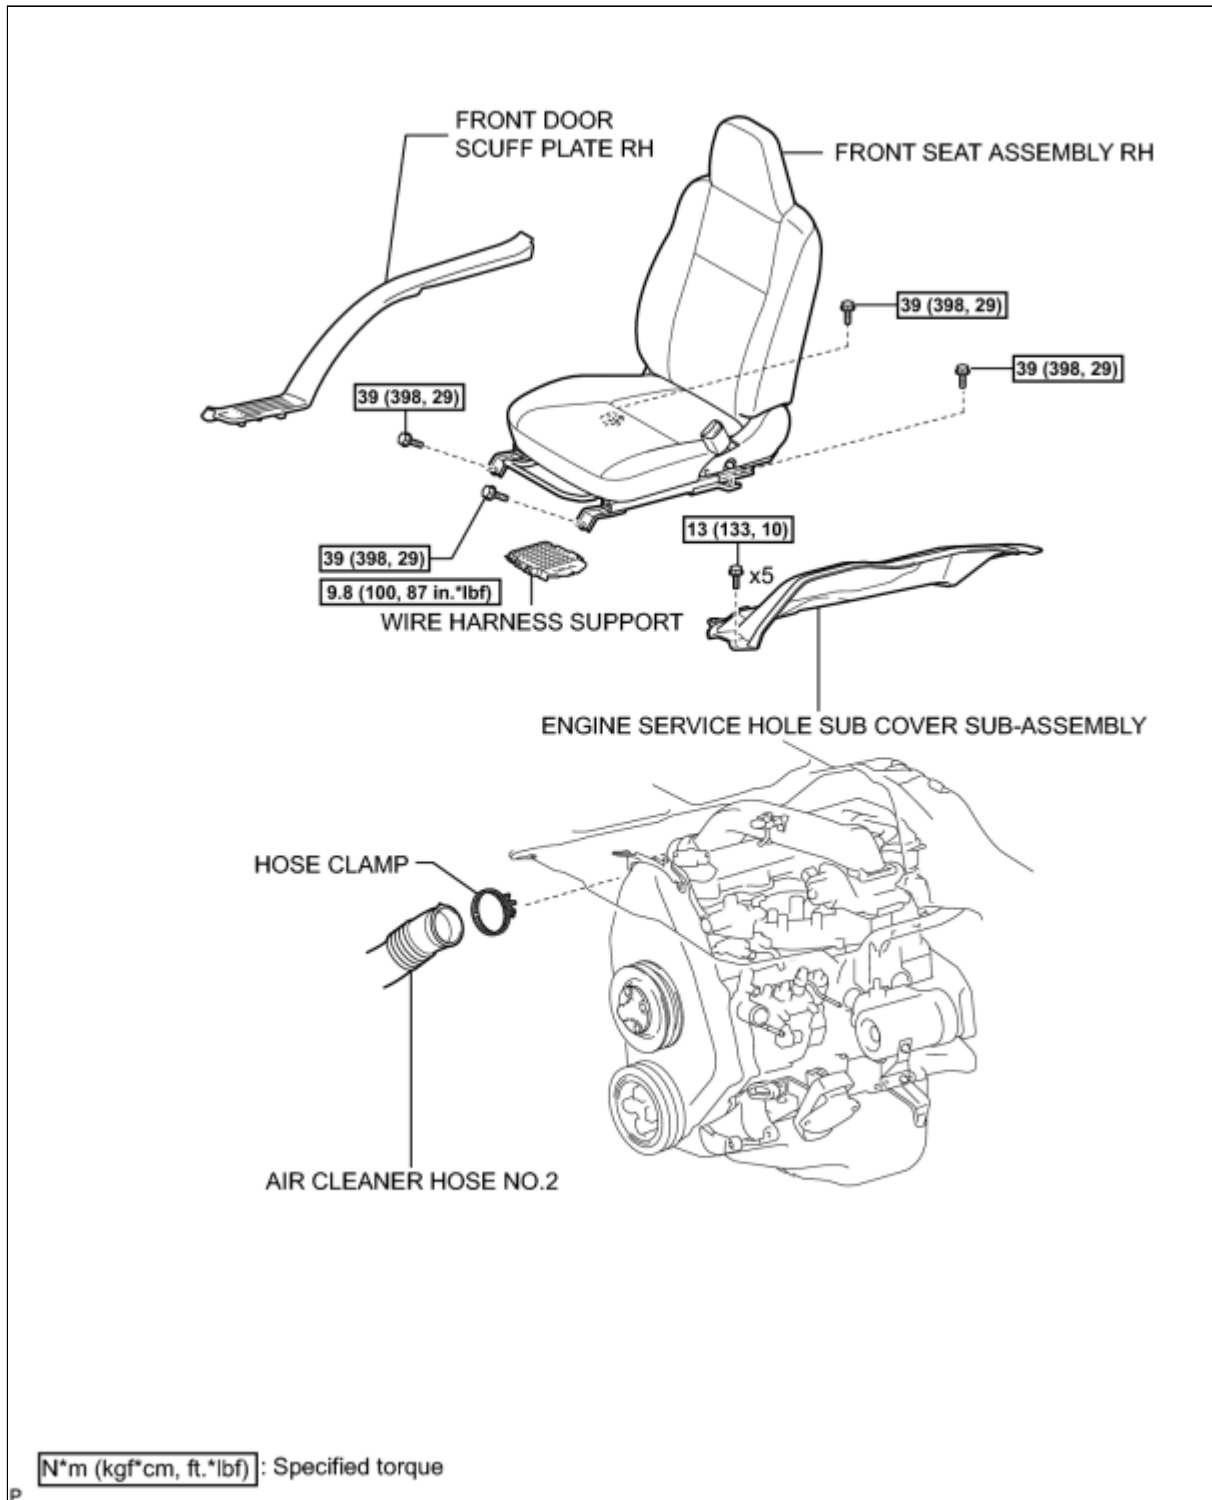

Last Modified: 9-29-2009	5.6 K	From: 200501
Model Year: 2006	Model: Hiace	Doc ID: RM0000010YQ000X
Title: 5L-E FUEL: FUEL INJECTION NOZZLE: COMPONENTS (2006-2010 Hiace)		

[COMPONENTS](#)

[ILLUSTRATION](#)

ILLUSTRATION