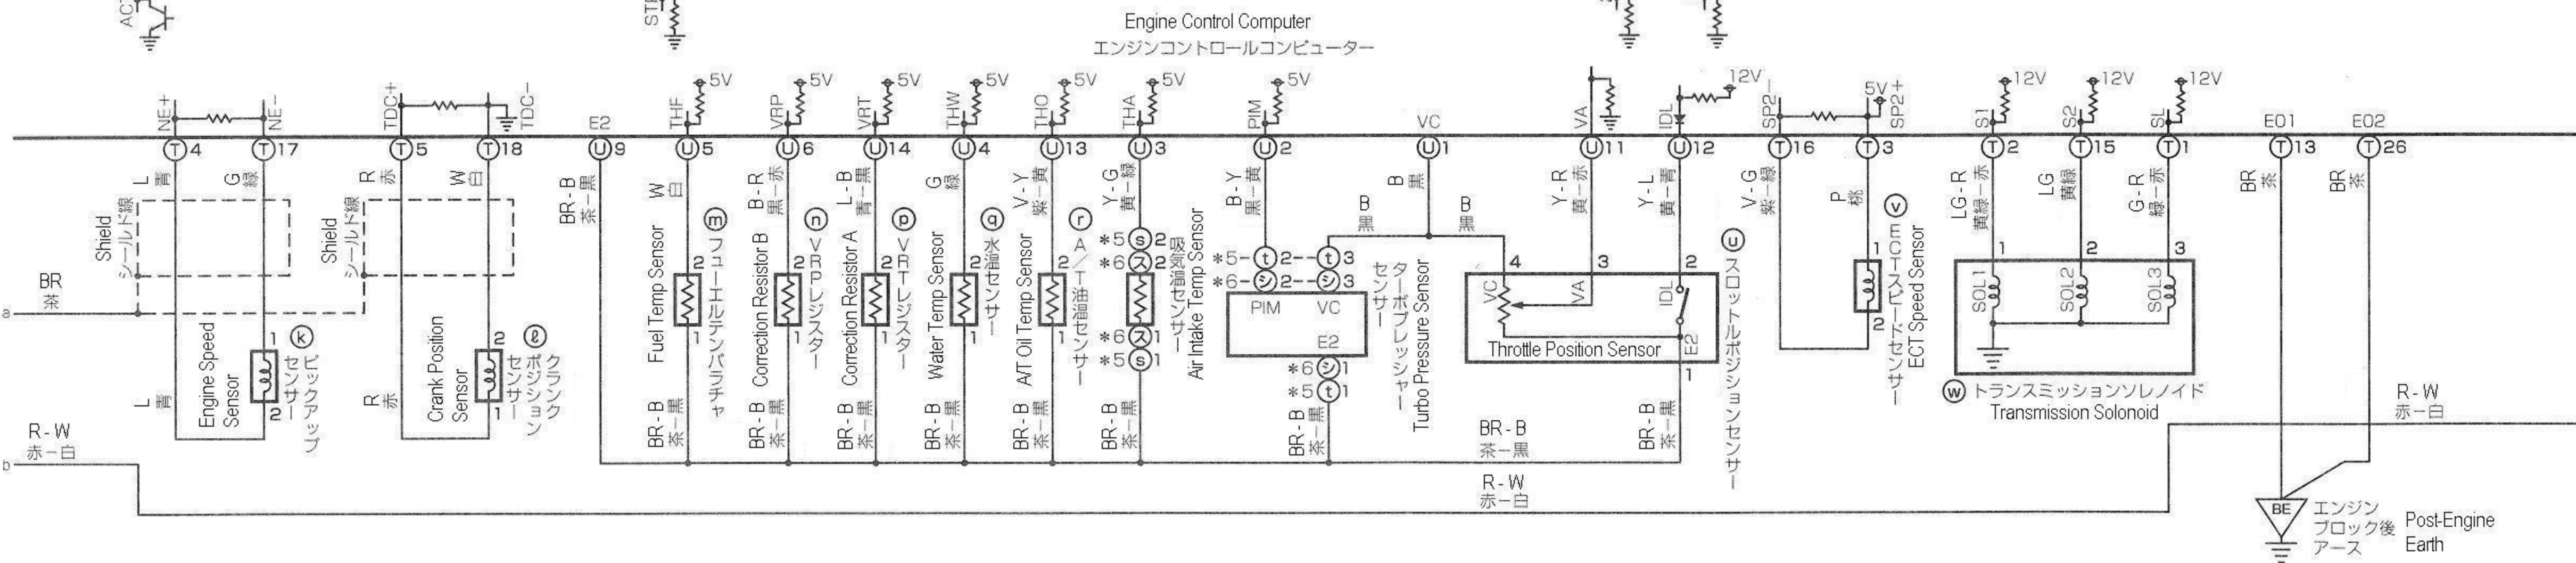

M/T Cars ('97.8~)
 *9: M/T車('97.8~)
 *10: M/T車(~'97.8), A/T車

Opti-tron meter cars
 *11: オプティトロンメーター車
 *12: アナログメーター車
 Analog meter cars

B = Black W = White BR = Brown
 L = Blue V = Violet SB = Sky Blue
 R = Red G = Green LG = Light Green
 P = Pink Y = Yellow GR = Gray
 O = Orange

Opti-tron meter cars

* 11 : オプティトロンメーター車
 * 12 : アナログメーター車
 Analog meter cars

B = Black	W = White	BR = Brown
L = Blue	V = Violet	SB = Sky Blue
R = Red	G = Green	LG = Light Green
P = Pink	Y = Yellow	GR = Gray
O = Orange		