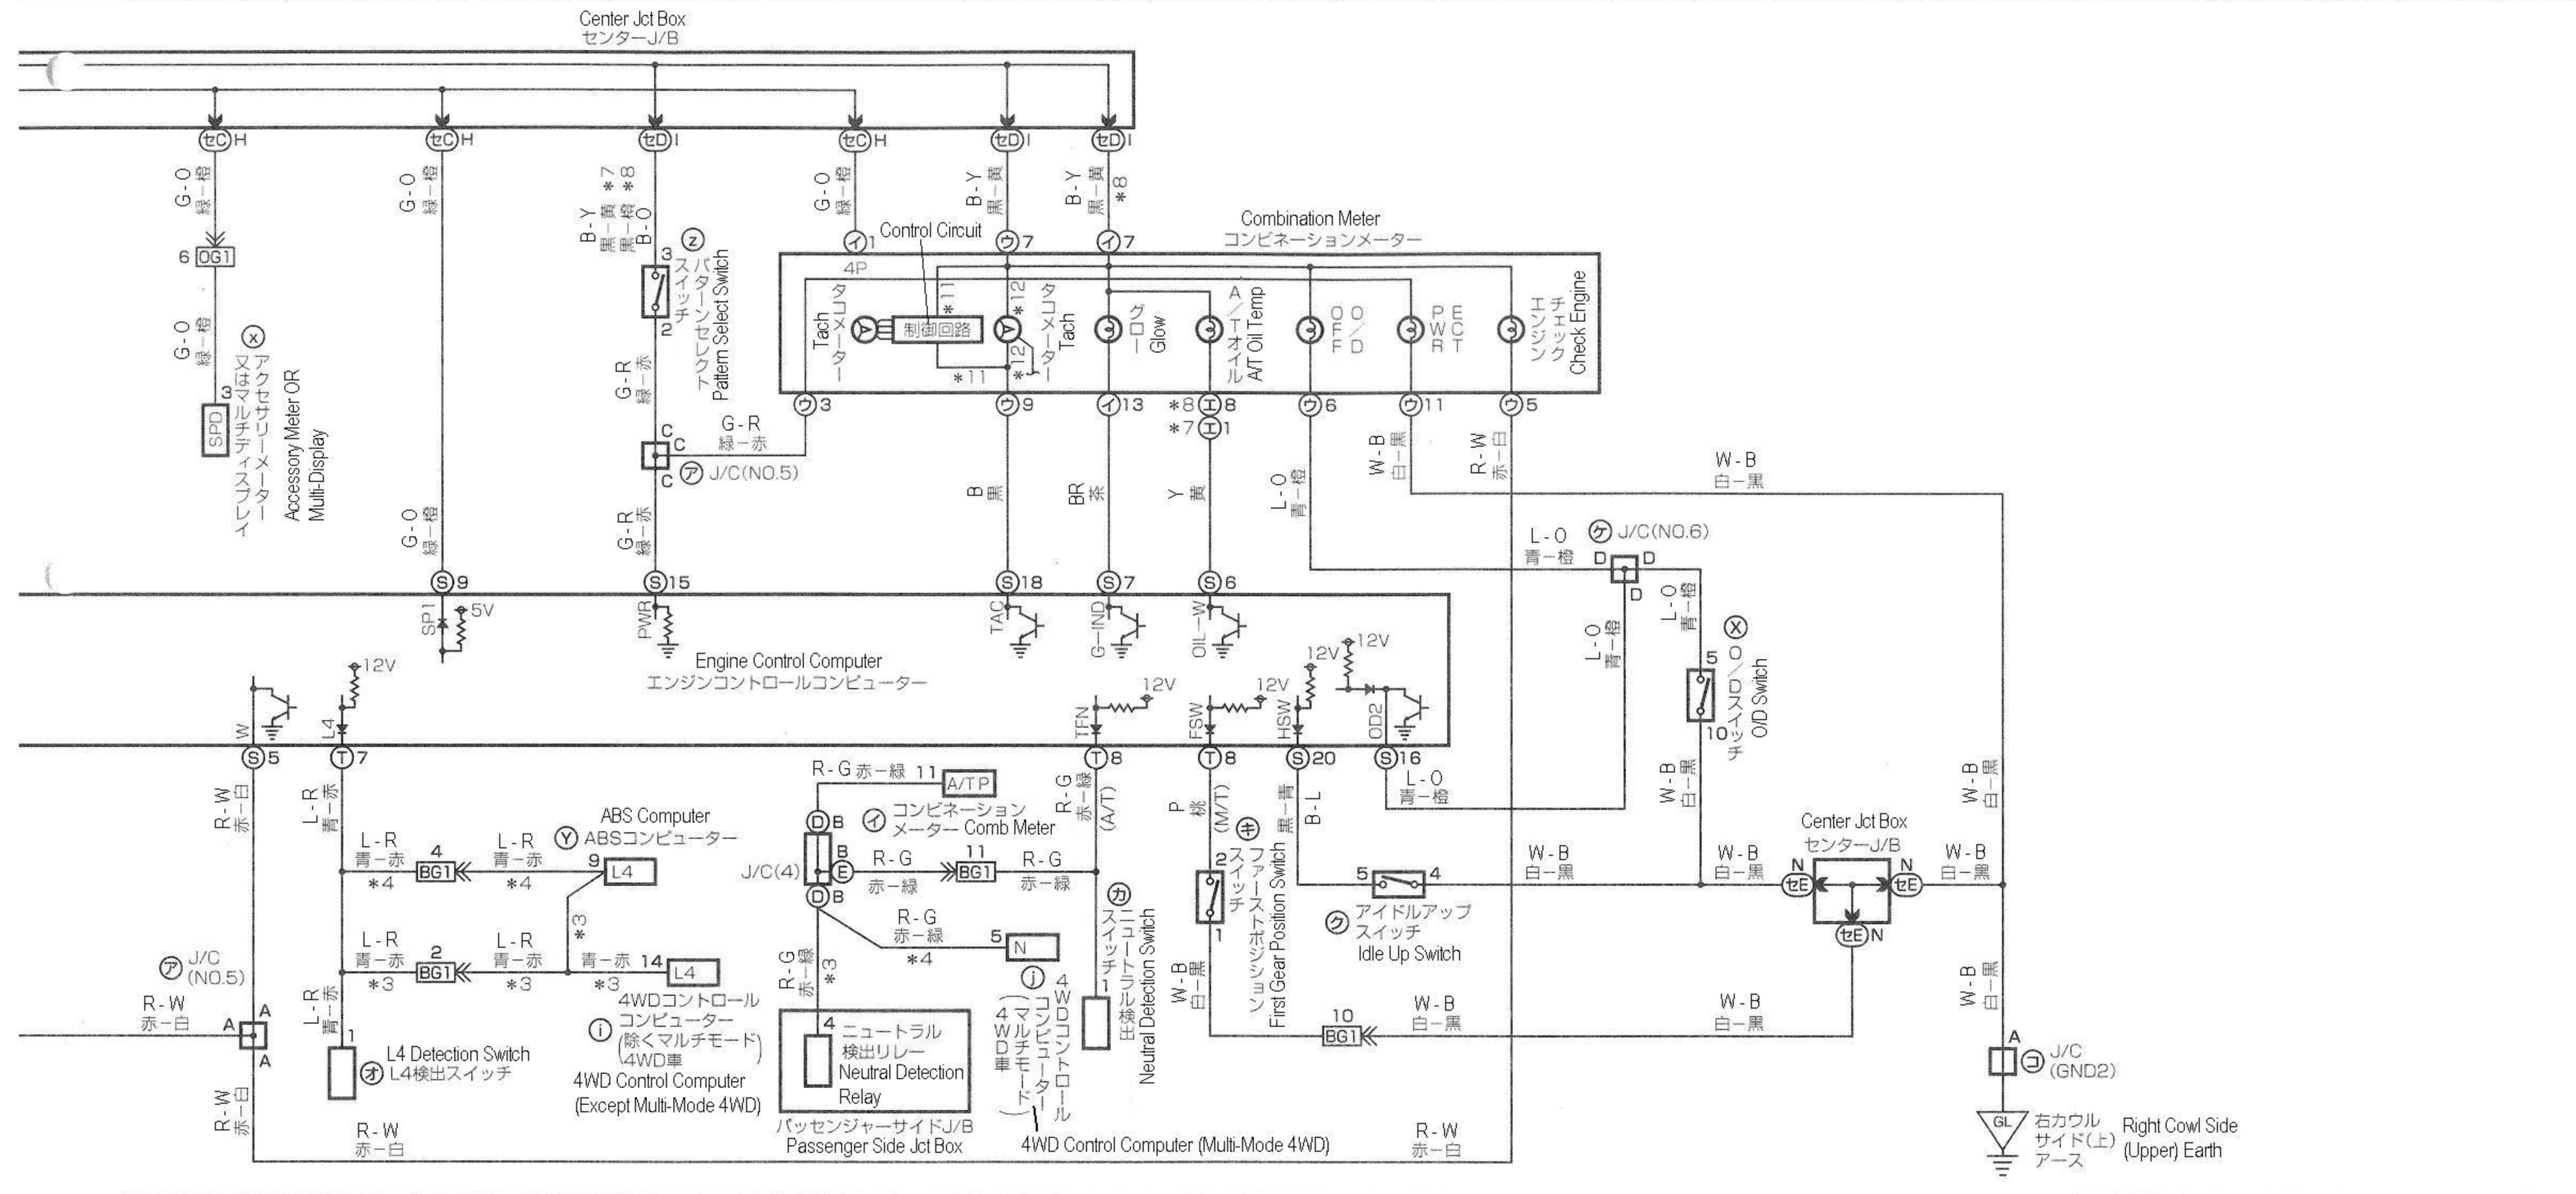

Opti-tron meter cars

* 11 : オプティトロンメーター車
 * 12 : アナログメーター車
 Analog meter cars

B = Black	W = White	BR = Brown
L = Blue	V = Violet	SB = Sky Blue
R = Red	G = Green	LG = Light Green
P = Pink	Y = Yellow	GR = Gray
O = Orange		