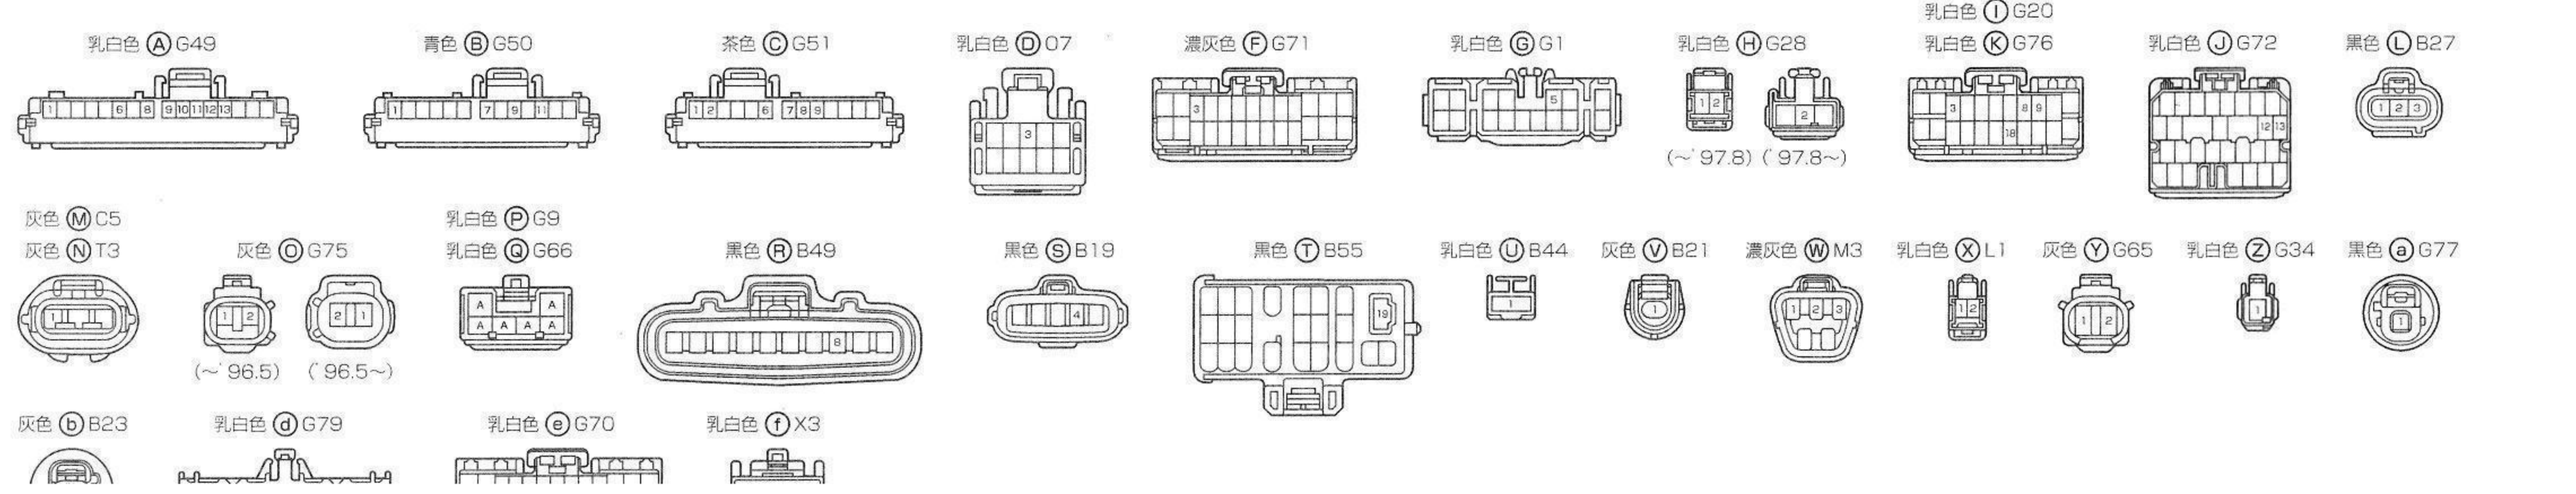

Except for Multi-Mode 4WD Cars

- * 1 : 3RZ-FE, 5VZ-FE
- * 2 : 1KZ-TE
- * 3 : 3RZ-FE
- * 4 : 5VZ-FE
- * 5 : マルチモード4WD車 Multi-Mode 4WD Car
- * 6 : 除くマルチモード4WD車
- * 7 : 3RZ-FE, 1KZ-TE
- * 8 : '97.8~
- * 9 : ~'97.8
- * 10 : 3RZ-FE('97.8~)
- * 11 : 3RZ-FE(~'97.8)
- * 12 : 3RZ-FE, 1KZ-TE(除くA/T('97.8~))
- * 13 : 1KZ-TE(A/T('97.8~))
- * 14 : 3RZ-FE(~'97.8), 5VZ-FE(~'97.8)

B = Black	W = White	BR = Brown
L = Blue	V = Violet	SB = Sky Blue
R = Red	G = Green	LG = Light Green
P = Pink	Y = Yellow	GR = Gray
O = Orange		

Except for Multi-Mode 4WD Cars