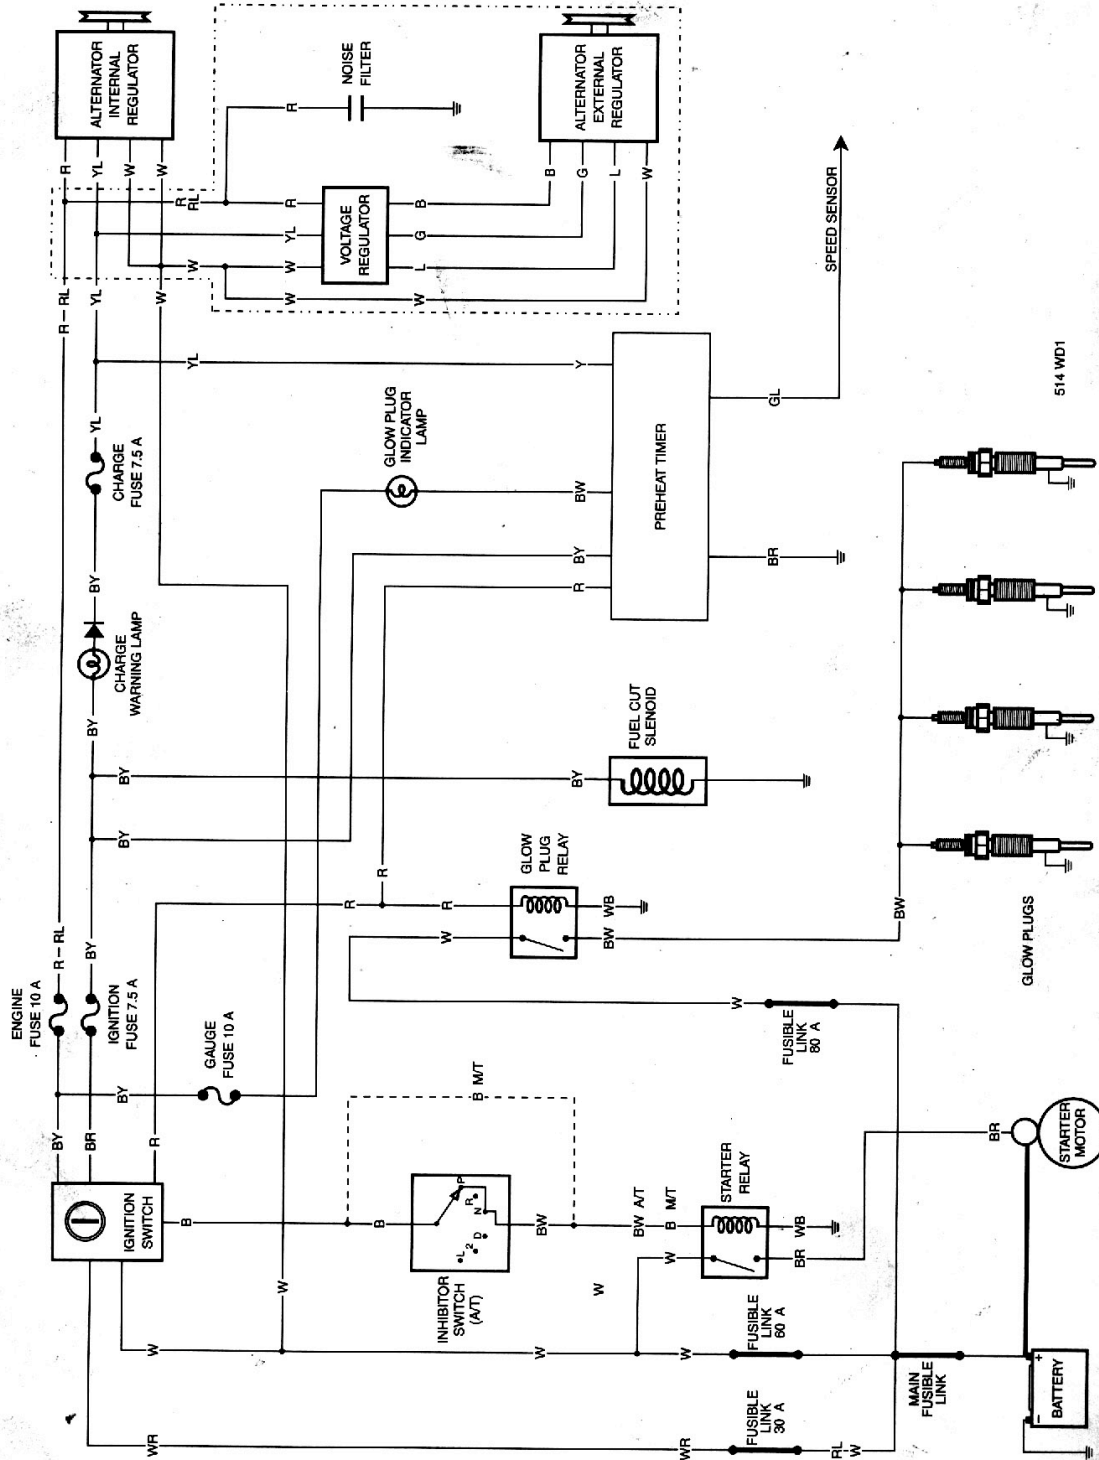

WIRING COLOUR KEY

A - Light Brown	K - Pink	P - Purple	W - White
B - Black	L - Blue	R - Red	X - Light Green
D - Tan	M - Dark Green	S - Grey	Y - Yellow
E - Slate	N - Brown	T - Dark Blue	Z - Light Blue
G - Green	O - Orange	V - Violet	

Power supply, alternator, starter motor and preheat system.